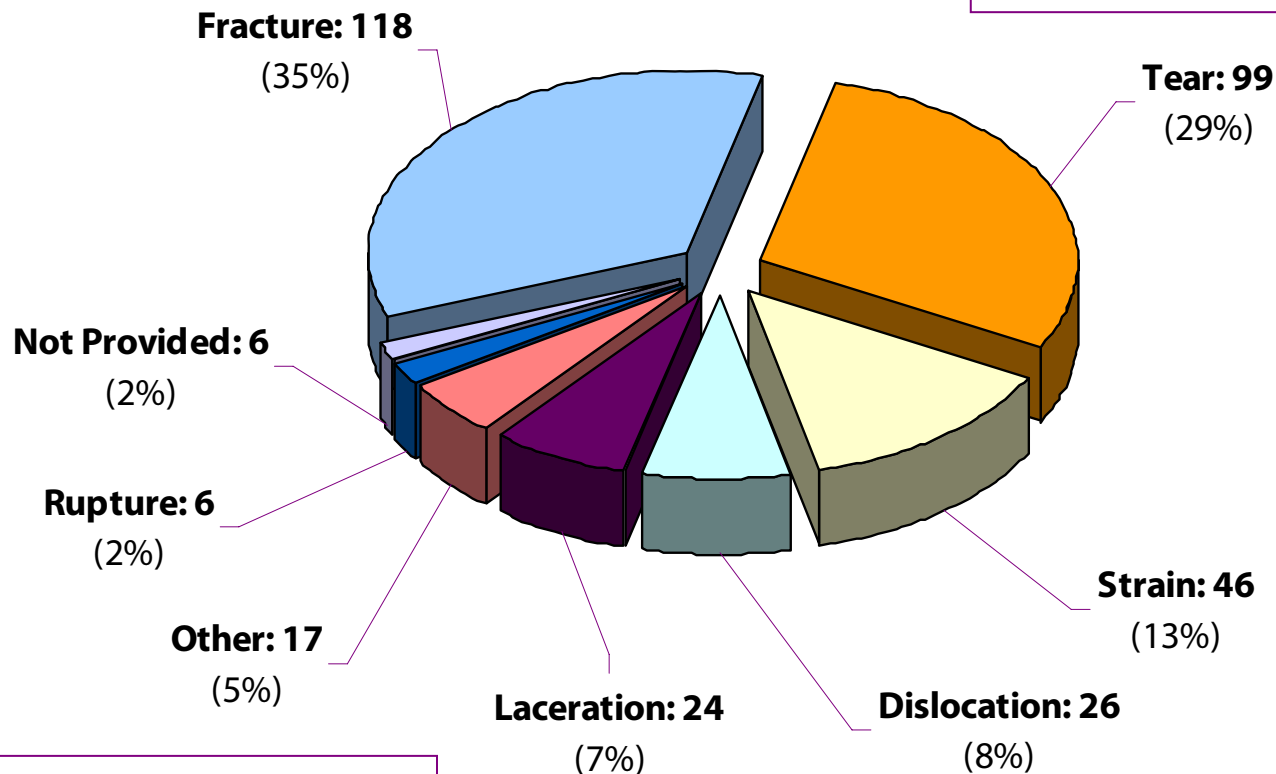

Injuries in Texas Racing Greyhounds 2008

By Type of Injury

Total Number of Dogs That Were Reported as Injured in 2008:
342

"Other" refers to injury types described as "abrasion", "amputation", "bruising", "inflammation", "lame", "pain", "puncture", "shucked" and "swelling".